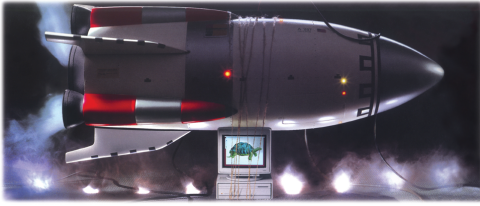

Disk 2 of 3
800K

radius

radius
Ver. 1.5

RocketWare Version 1.5 RocketWare Disk One - Installer Disk 1 of 3 800K
Machintosh II, IIfx, IIfx, IIfx, IIfx, IIfx
System 7.0.1, 8MB of RAM

radius
Ver. 1.5

RocketWare Version 1.5 RocketWare Disk Two Disk 2 of 3 800K
Machintosh II, IIfx, IIfx, IIfx, IIfx, IIfx
System 7.0.1, 8MB of RAM

RocketWare
RADIUS ROCKETWARE 3
Version 1.5