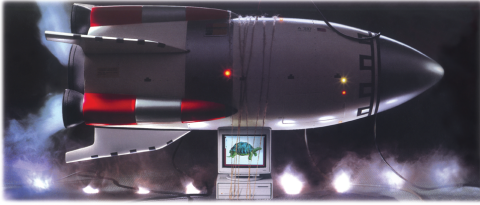

**RocketWare**  
RADIUS ROCKETWARE 1  
Version 1.5

Disk 1 of 3  
800K

radius

**RocketWare**  
RADIUS ROCKETWARE 2  
Version 1.5

Disk 2 of 3  
800K

radius

radius  
Ver. 1.5

**RocketWare** Version 1.5 RocketWare Disk One - Installer Disk 1 of 3 800K  
Machintosh II, IIfx, IIfx, IIfx, IIfx, IIfx  
System 7.0.1, 8MB of RAM