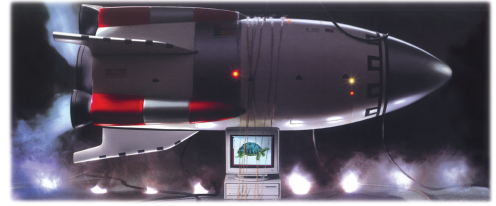

Disk 3 of 3  
800K

radius

**RocketWare**  
ROCKETWARE UPDATE  
Version 1.5.1

Disk 1 of 1  
800K

radius

RocketWare 1.5.1 Update  
Rocket Lift-Off 1.1 Update

radius  
Ver. 1.5

**RocketWare** Version 1.5 RocketWare Disk Three Disk 3 of 3 800K  
Machintosh II, IIfx, IIfx, IIfx, IIfx, IIfx  
System 7.0.1, 8MB of RAM