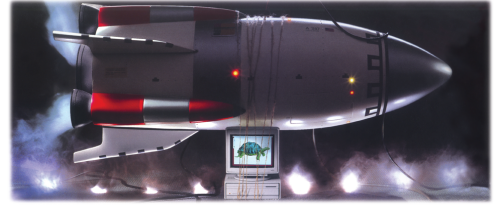

**RocketWare**  
RADIUS ROCKETWARE 1  
Version 1.5

Disk 1 of 3  
800K

radius

**RocketWare**  
RADIUS ROCKETWARE 2  
Version 1.5

Disk 2 of 3  
800K

radius

radius  
Ver. 1.5

**RocketWare** Version 1.5 RocketWare Disk One - Installer Disk 1 of 3 800K  
Machintosh II, IIfx, IIfx, IIfx, IIfx, IIfx  
System 7.0.1, 8MB of RAM